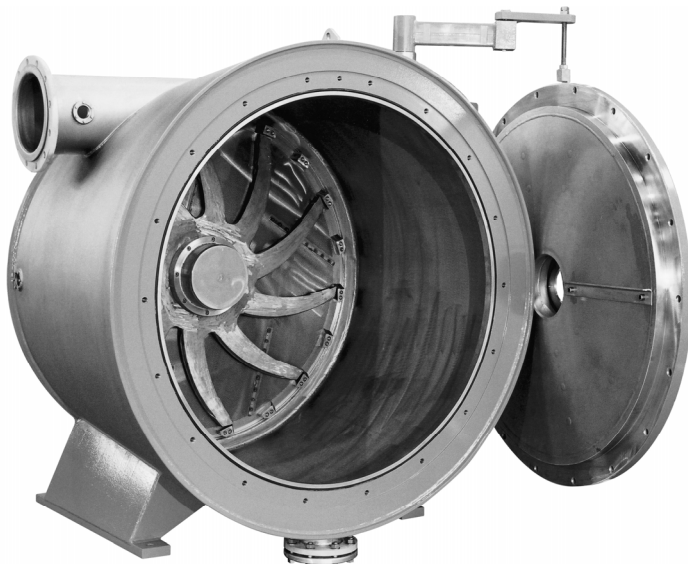

Virgin Pulp	Graphic/ Specialty	Raw Material Handling	Pulping	Screening	Centrifugal Cleaning	Deinking	Washing Dewatering	Fiber treatment	Approach Flow System	Water, Sludge, Reject
Recovered Paper	Board & Packaging									
Broke + Approach Flow System	Tissue									
ProEnergy +		ProQuality ++	ProCapacity +	ProYield +	ProSpace	ProEnvironment +				

NDura Rotor for Flat Screen Machines

High-quality wear-protected rotor for all kinds of flat screen machines

NDura™ rotor is a re-design based on the latest market knowledge for all kinds of flat screen machines. The working edges are guarded with special wear-protection layers to provide a high performance over their lifetime.

Voith Paper has completed an internal optimization project designed to improve the performance and quality of its flat screen rotors. New clamping devices on several rotor types have improved safety and minimized damage to the rotor hub and shaft. Due to the optimized wear protection the rotor lifetime can be extended.

Customer benefits

- + Lower maintenance costs due to optimized rotor / shaft connection (rotor with shrink disk)
- + Improved wear-protection layers to avoid cracks in the rotor (improving operating time)
- + Up to 20% longer lifetime for flat screen rotors due to the optimized wear-protection layer

1 Fibersorter FS

1