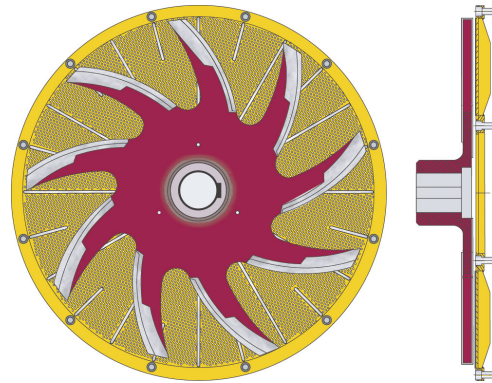

Areas of application

Voith flat screen rotors are available for all kinds of Voith flat screen machines like Fibersorter FS, Combisorter CSM and Contaminex CMV but also for a wide range of machines of other manufacturers.

Dimensions

Flat screen rotors are available for all machine sizes.

Options and possible combinations

Voith flat screen rotors can be used in combination with our special screen plates like NDuraPlate ES, NDura QuadraPlate, NDura P design, and so on.

Services

Voith Paper has well-equipped service workshops worldwide which specialize in refurbishment of wear parts for the paper industry. In these workshops all flat screen rotors can be repaired based on OEM specifications.

References

Voith Paper has more than 2000 flat screen machines installed worldwide, in all kinds of applications.

3 Combisorter CSM

Further information

- Link to product finder:
  www.voith.com/paper