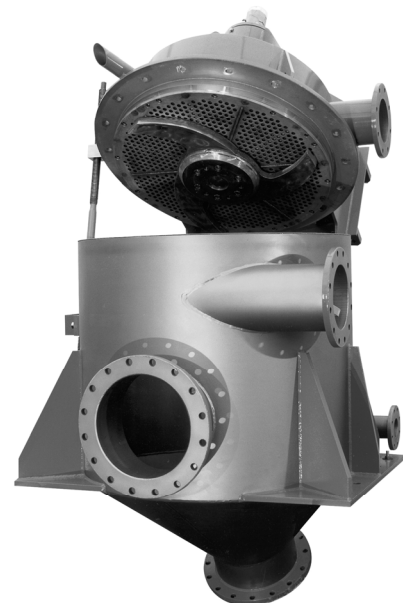

2 Contaminex CMV

2