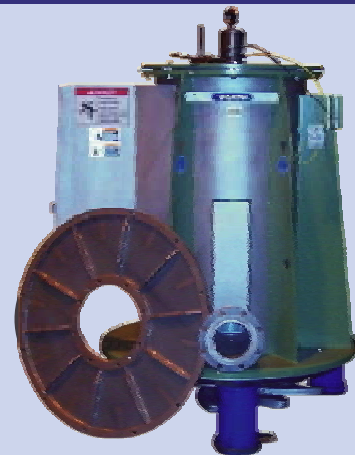

After Market Exchange Program Combisorter™ CSM – Upper Housing Assembly

Upper housing importance

The Combisorter™ is a coarse tailing screen that is capable of deflaking stockwhile simultaneously cleaning and dewatering impurities from recovered fiber systems.

The Combisorter™ upper housing assembly contains components that significantly impact the separation of fibers from contaminants and the dewatering and transportation of rejects out of the machine.

As the components in the upper housing wear, their washing and rejects conveying attributes diminish resulting in decreased production and increased fiber loss.

Our solutions

The Combisorter™ CSM upper housing Assembly provides a means of maintaining the efficiency of your machine while reducing overall operating costs. The following are some of the design improvements incorporated into the latest upper housing assembly:

- Cylinder rotor with integral labyrinth arrangement that prevents material from getting behind rotor drum and ultimately to the shaft and lower bearing.
- Rotating assembly is equipped with brass ring to stabilize cylinder rotor.