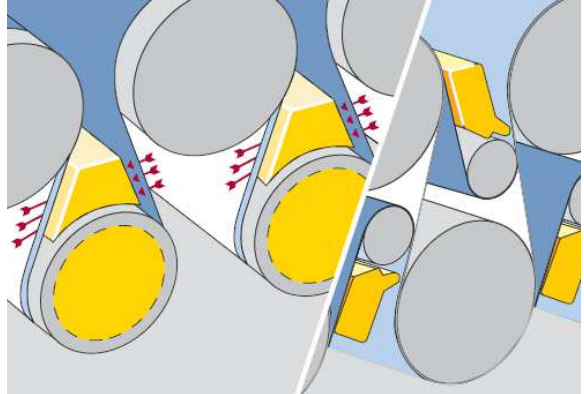

Fine spiral design

- Fine spiral provides excellent sheet support and smooth, non marking surface.
- The LBR Spiral surface is level and uniform for effective heat transfer and steam usage.
- Ease of cleaning with LBR due to PTFE additives.

Non marking

- Polishing available for improved sheet contact.

Fine spiral design

Fabric life

- High resistance to wear due to the large diameter monofilament spirals.
- Excellent permeability retention and ease of cleaning due to the addition of contaminant release additives.
- Spiral fabrics can be repaired to extend the life of the fabric.

Drying efficiency

- Improved heat transfer is given by the high contact area.
- Increased ventilation from a wide range of permeabilities up to 950cfm (15,200m²m³hr).

Seamless

- The seam is identical to the fabric body for non-marking and integral strength.

Smoother surface

- Polishing available for improved sheet contact.

Resistance to wear

Sheet runnability & effective ventilation

MultiTech LBR

Spiral Monofilament

Material	PET (4% PTFE)
Colour	Red
Dimension	0.55 mm