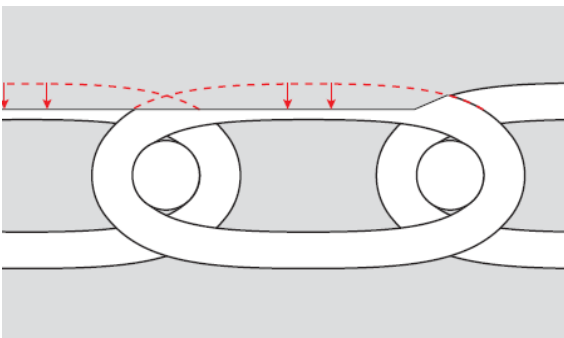

Fine spiral design

- Fine spiral provides excellent sheet support and smooth, non marking surface.
- The LBR Spiral surface is level and uniform for effective heat transfer and steam usage.
- Ease of cleaning with LBR due to PTFE additives.

Non marking

- Polishing available for improved sheet contact.

Fine spiral design

Fabric life

- High resistance to wear due to the large diameter monofilament spirals.
- Excellent permeability retention and ease of cleaning due to the addition of contaminant release additives.
- Spiral fabrics can be repaired to extend the life of the fabric.

Drying efficiency

- Improved heat transfer is given by the high contact area.
- Increased ventilation from a wide range of permeabilities up to 950cfm (15,200m²m³hr).

Seamless

- The seam is identical to the fabric body for non-marking and integral strength.

Smoother surface

- Polishing available for improved sheet contact.

Resistance to wear

Sheet runnability & effective ventilation

MultiTech LBR

Spiral Monofilament

Material	PET (4% PTFE)
Colour	Red
Dimension	0.55 mm