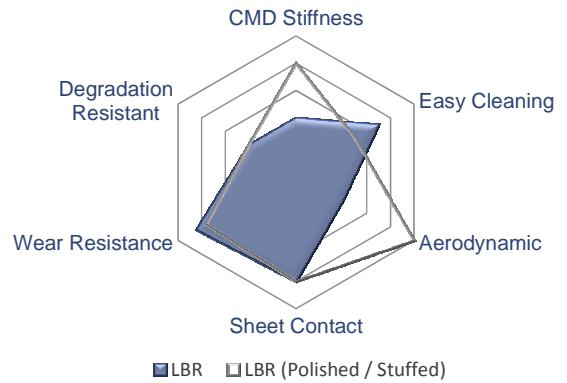

Fine spiral design

- Fine spiral provides excellent sheet support and smooth, non marking surface.
- The LBR Spiral surface is level and uniform for effective heat transfer and steam usage.
- Ease of cleaning with LBR due to PTFE additives.

Non marking

- Polishing available for improved sheet contact.

Fine spiral design

Fabric life

- High resistance to wear due to the large diameter monofilament spirals.
- Excellent permeability retention and ease of cleaning due to the addition of contaminant release additives.
- Spiral fabrics can be repaired to extend the life of the fabric.

Drying efficiency

- Improved heat transfer is given by the high contact area.
- Increased ventilation from a wide range of permeabilities up to 950cfm (15,200m²m³hr).

Seamless

- The seam is identical to the fabric body for non-marking and integral strength.

Smoother surface

- Polishing available for improved sheet contact.

Resistance to wear

Sheet runnability & effective ventilation

MultiTech LBR

Spiral Monofilament

Material	PET (4% PTFE)
Colour	Red
Dimension	0.55 mm