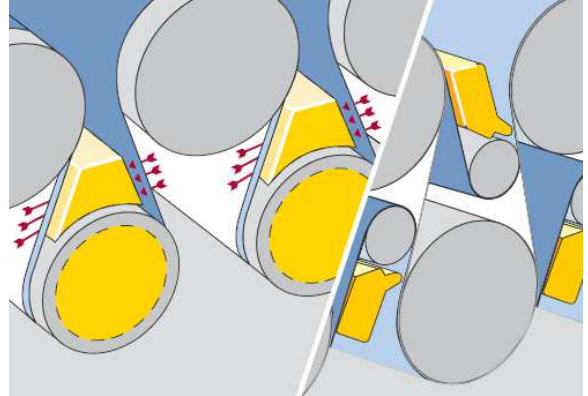

LBC is a seamless spiral dryer fabric for all grades of paper machines and mark sensitive papers.

The spiral fabric seam is identical to the body of the fabric. No risk of seam mark or preferential surface wear.

Fine spiral design

- Fine spiral provides excellent sheet support and smooth, non marking surface.
- The LBC Spiral surface is level and uniform for effective heat transfer and steam usage.

Non marking

- Polishing available for improved sheet contact.

Fine spiral design

Fabric life

- High resistance to wear due to the large diameter monofilament spirals.
- Spiral fabrics can be repaired to extend the life of the fabric.

Drying efficiency

- Improved heat transfer is given by the high contact area.
- Increased ventilation from a wide range of permeabilities up to 950cfm (15,200m²m³hr).

Seamless

- The seam is identical to the fabric body for non-marking and integral strength.

Smoother surface

- Polishing available for improved sheet contact.

Resistance to wear

Sheet runnability & effective ventilation