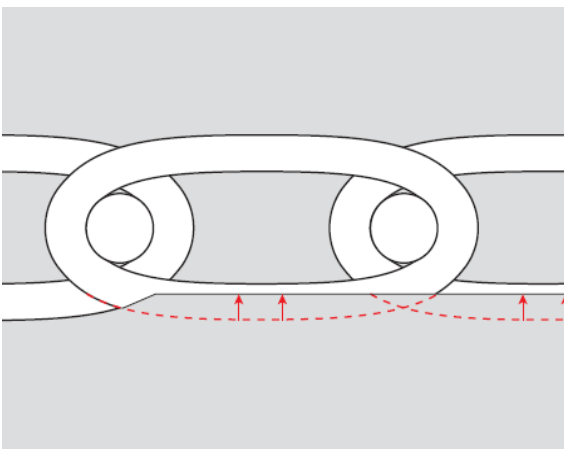

Your Benefits

Superior resistance to wear

- 0.55mm diameter monofilament spirals for high wear resistance.

Effective ventilation and moisture evaporation

- high contact area for improved heat transfer.
- excellent permeability retention improves drying rate.

Fine spiral design

- Fine spiral provides excellent sheet support and smooth, non marking surface.
- The LBC Spiral surface is level and uniform for effective heat transfer and steam usage.

Non marking

- Polishing available for improved sheet contact.

Fine spiral design

Fabric life

- High resistance to wear due to the large diameter monofilament spirals.
- Spiral fabrics can be repaired to extend the life of the fabric.

Drying efficiency

- Improved heat transfer is given by the high contact area.
- Increased ventilation from a wide range of permeabilities up to 950cfm (15,200m²m³hr).

Seamless

- The seam is identical to the fabric body for non-marking and integral strength.

Smoother surface

- Polishing available for improved sheet contact.

Resistance to wear

Sheet runnability & effective ventilation