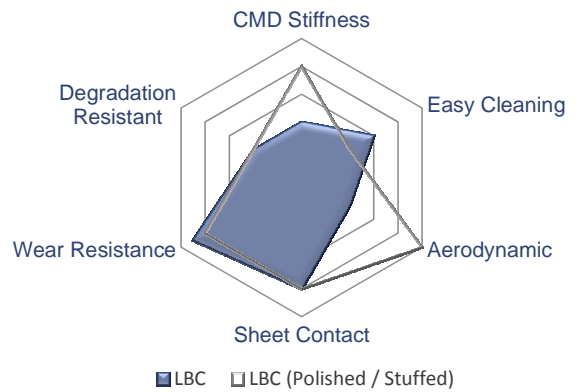

Spiral Monofilament

Material	PET
Colour	Red
Dimension	0.55 mm

CMD Hinge Wires

Material	PET
Colour	White
Dimension	0.90 mm

Stuffer Monofil

Material	PET
Colour	Flat Red

Voith Paper Fabric & Roll Systems

Asia: Kunshan, China Tel: +86 512 5776 1858
Europe: Heidenheim, Germany Tel: +49 7321 37 6062
North America: Wilson, NC, USA Tel: +1 252 291 3800
South America: Sao Paulo, Brazil Tel: +55 11 3944 4089
info.voithpaper.frs@voith.com

www.voith.com

VOITH
Engineered reliability.